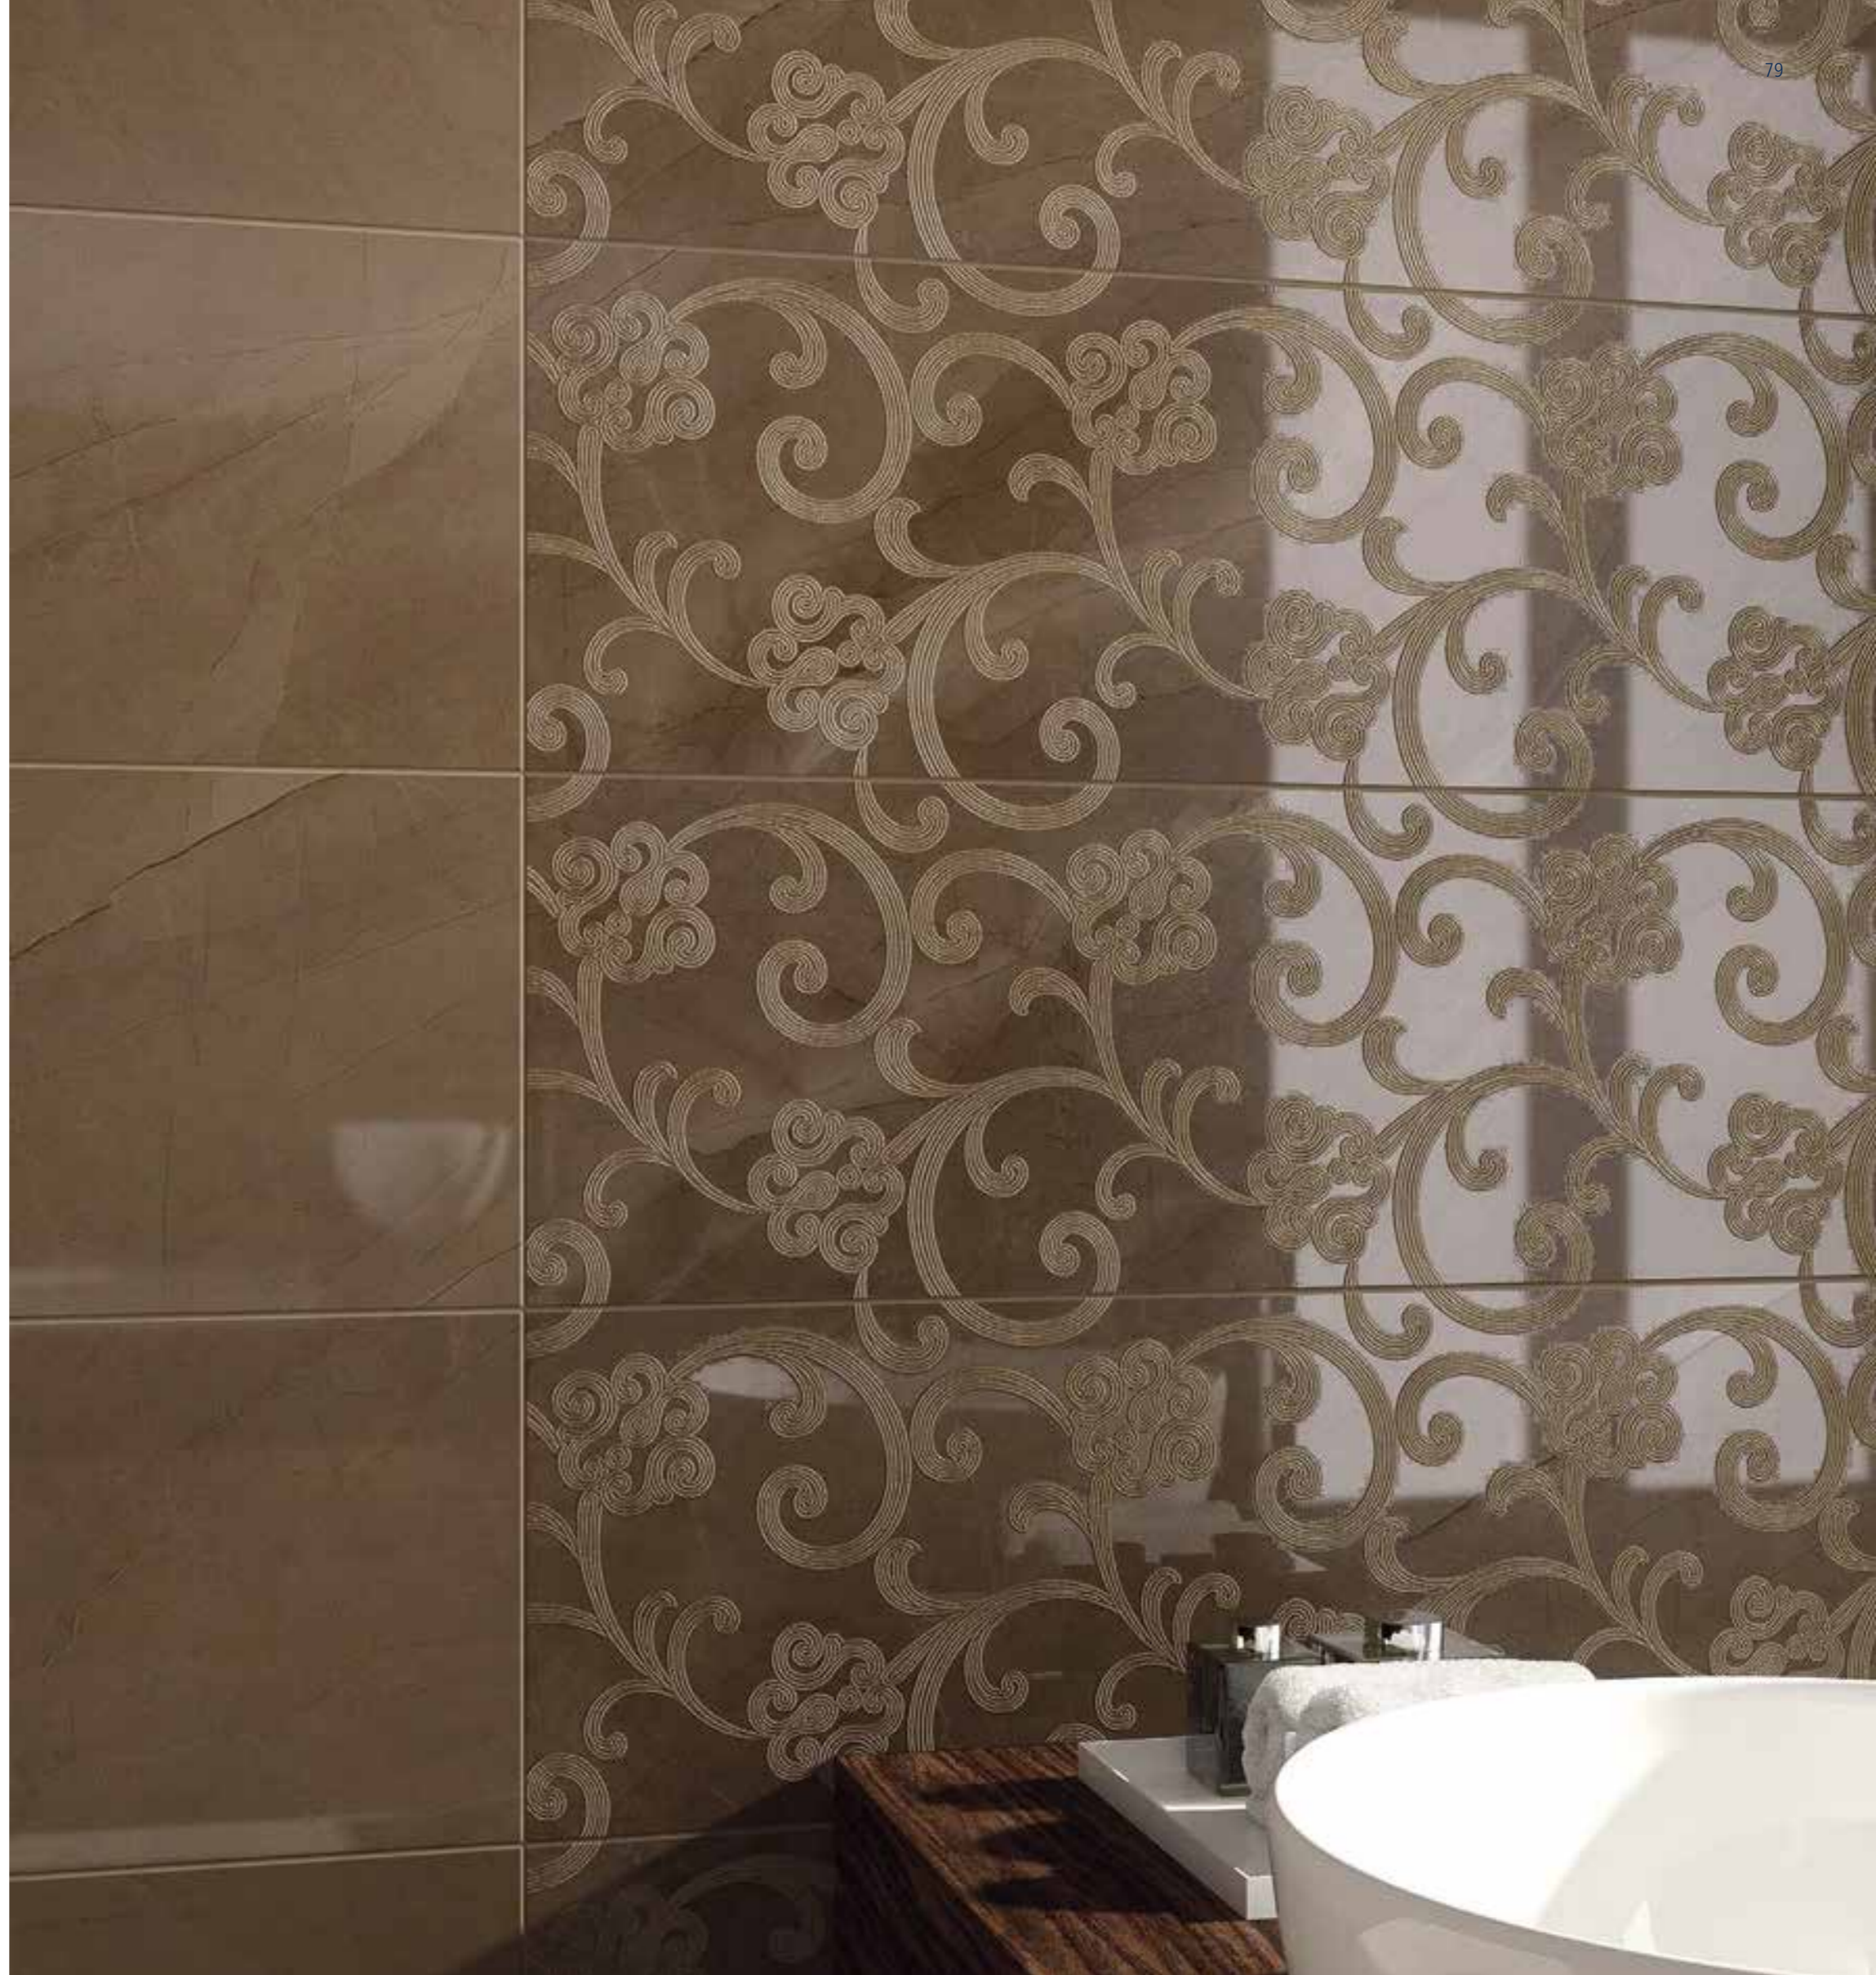

DELUXE

UP

Dex. Beige

DOWN

Dex. Beige - Dex. Bronze

RIGHT

Dex. Bronze - Dex. Bronze Fiore S/1